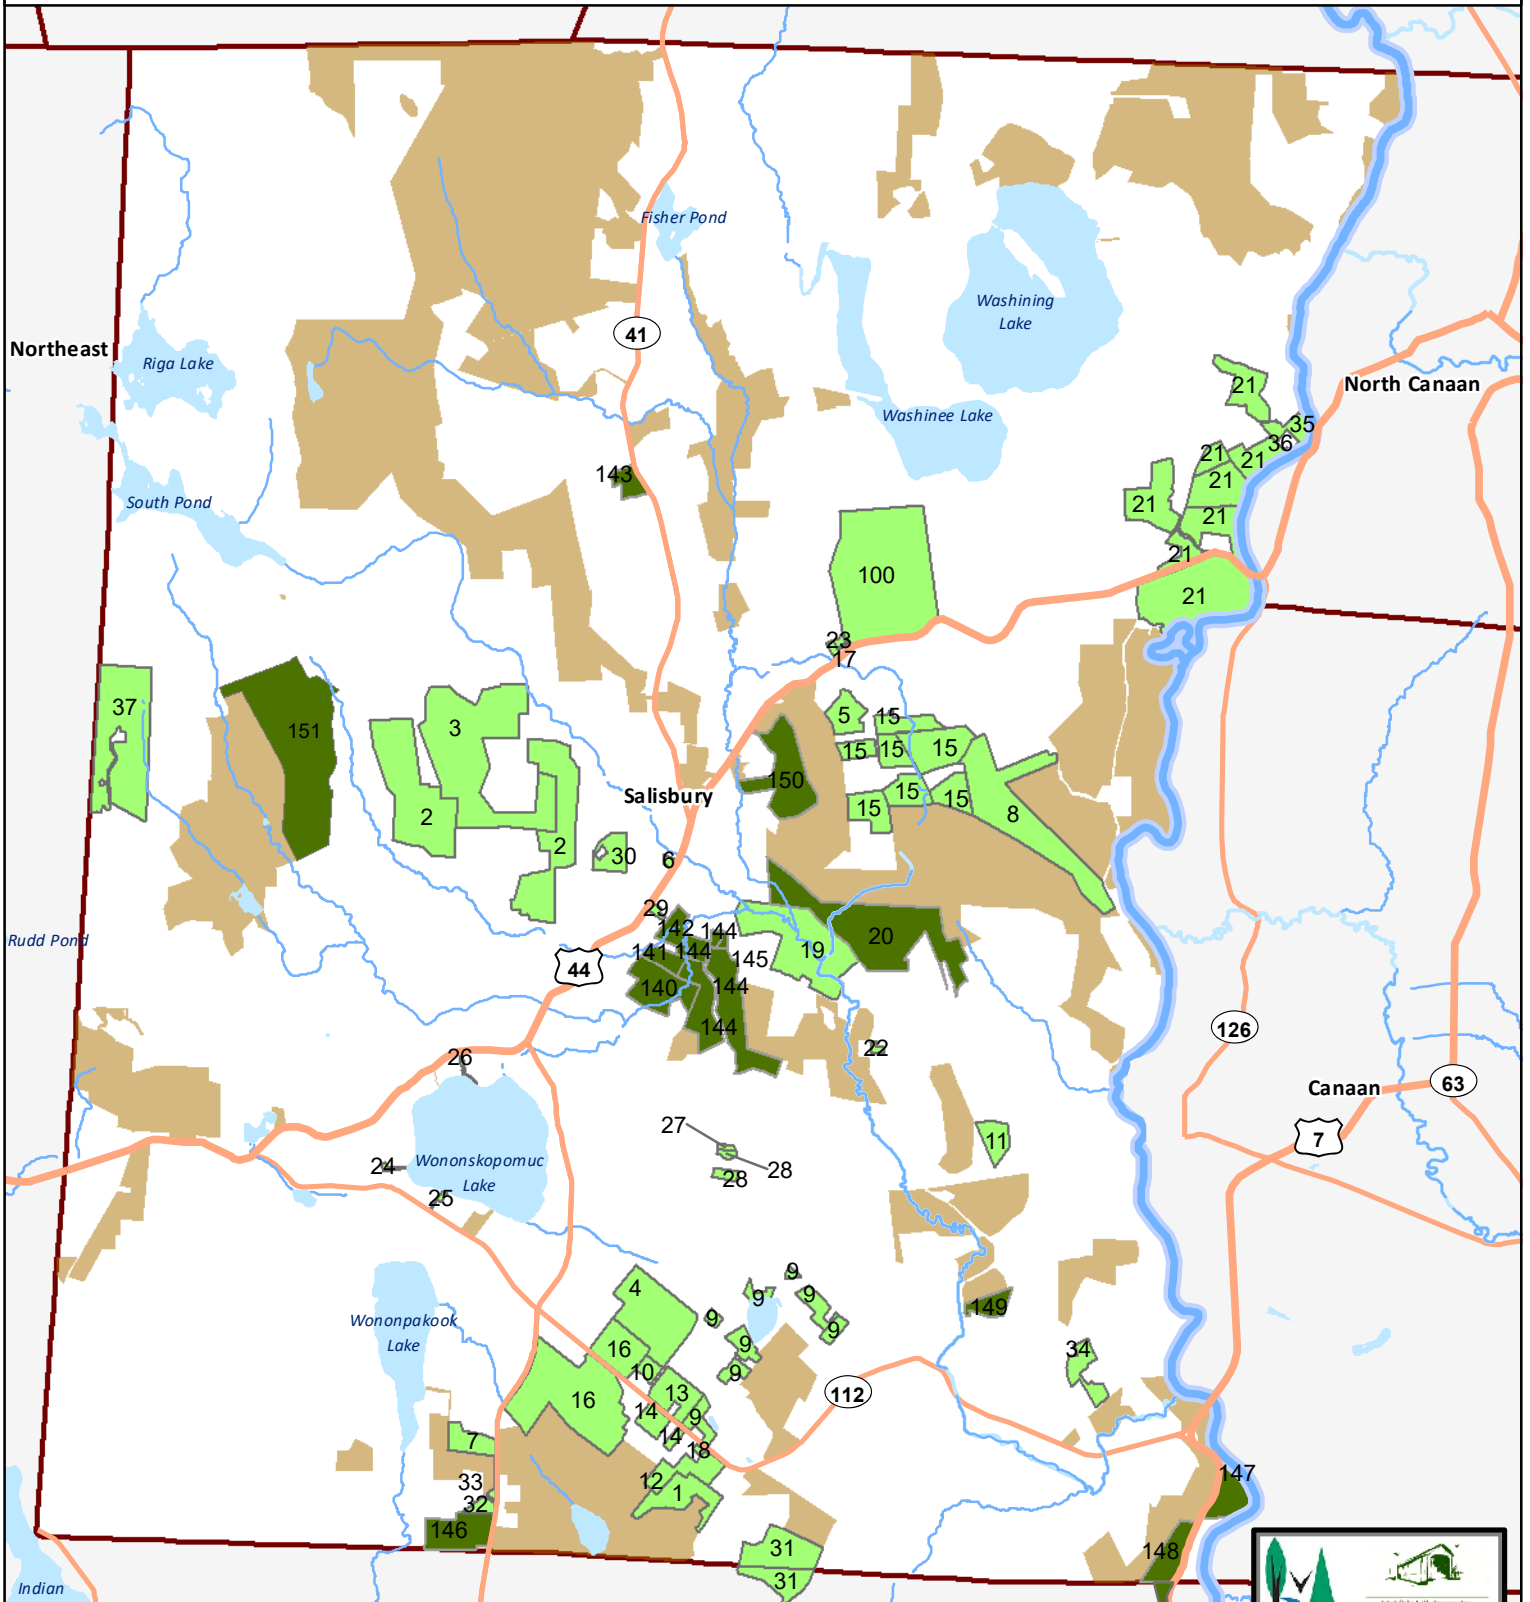

Salisbury Association  
**Land Trust**  
Conserving Our Land.

# Salisbury Association Land Trust Conservation Properties

SALISBURY ASSOCIATION LAND TRUST		OTHER ORGANIZATIONS	
	Land Owned		Other Conservation
	Conservation Easement		

0 0.5 1 2 Miles

Map created on 7/27/2020  
by Stacy Deming, GISP  
Housatonic Valley Association  
PO Box 28, 150 Kent Road S.  
Cornwall Bridge, CT 06754  
860-672-6678  
hvamaps@gmail.com